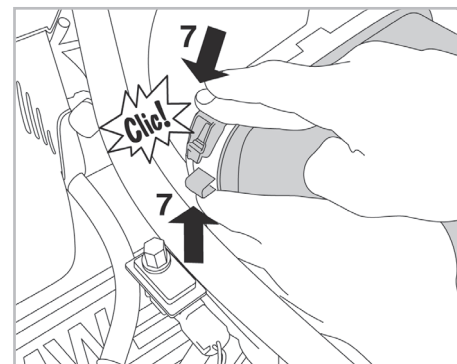

COMFORT

particle filter

FOR
BMW

SERIES 7 (E65) A/C+ (11/01 >)

698856

FH904

PA

WANT TO
KNOW MORE?