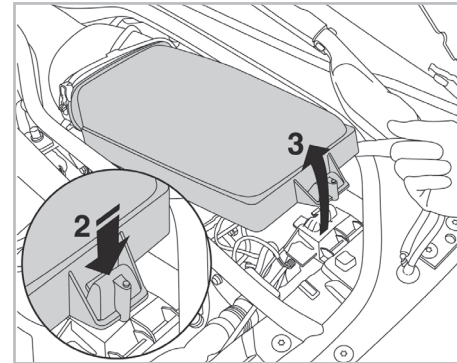

COMFORT

particle filter

FOR
BMW

SERIES 7 (E65) A/C+ (11/01 >)

698856

FH904

PA

WANT TO
KNOW MORE?