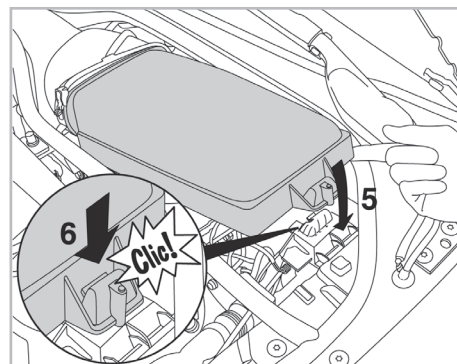

COMFORT

particle filter

FOR
BMW

SERIES 7 (E65) A/C+ (11/01 >)

698856

FH904

PA

WANT TO
KNOW MORE?