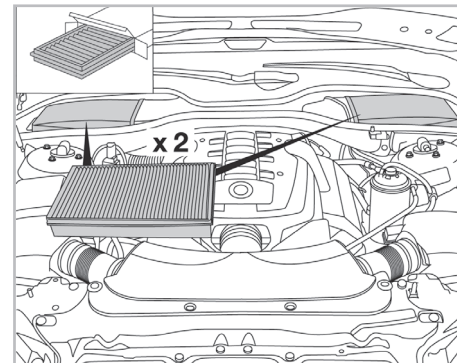

COMFORT

particle filter

FOR
BMW

SERIES 7 (E65) A/C+ (11/01 >)

698856

FH904

PA

WANT TO
KNOW MORE?