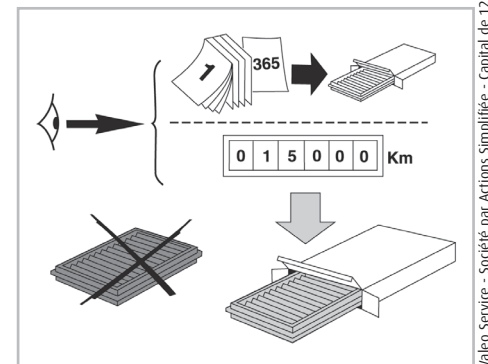

COMFORT

particle filter

FOR
BMW

SERIES 7 (E65) A/C+ (11/01 >)

698856

FH904

PA

WANT TO
KNOW MORE?