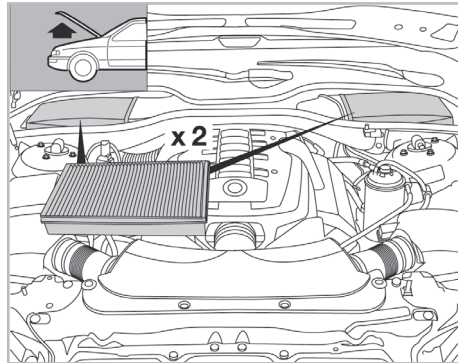

COMFORT

particle filter

FOR
BMW

SERIES 7 (E65) A/C+ (11/01 >)

698856

FH904

PA

WANT TO
KNOW MORE?