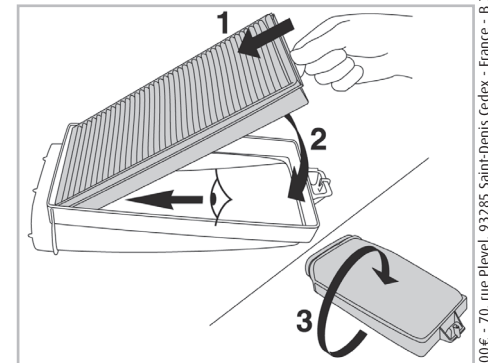

COMFORT

particle filter

FOR
BMW

SERIES 7 (E65) A/C+ (11/01 >)

698856

FH904

PA

WANT TO
KNOW MORE?