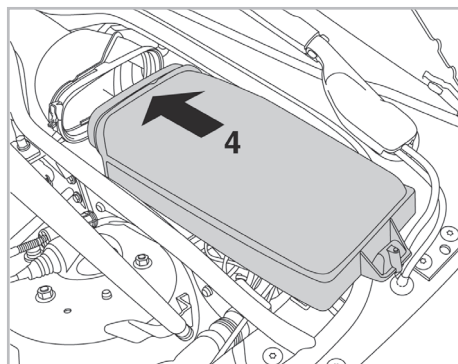

COMFORT

particle filter

FOR
BMW

SERIES 7 (E65) A/C+ (11/01 >)

698856

FH904

PA

WANT TO
KNOW MORE?