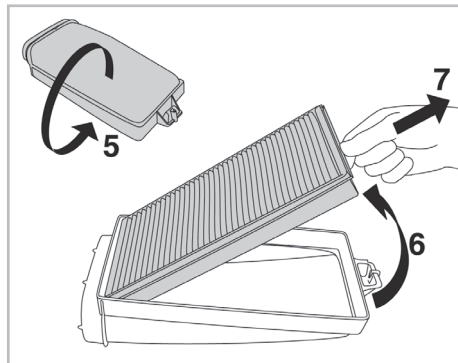

COMFORT

particle filter

FOR
BMW

SERIES 7 (E65) A/C+ (11/01 >)

698856

FH904

PA

WANT TO
KNOW MORE?