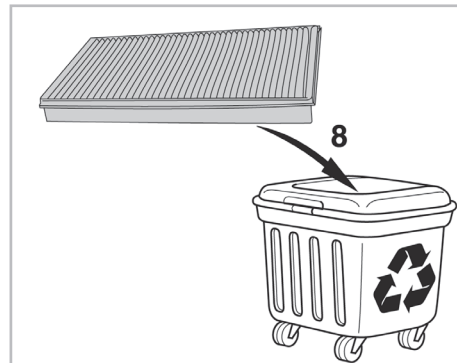

COMFORT

particle filter

FOR
BMW

SERIES 7 (E65) A/C+ (11/01 >)

698856

FH904

PA

WANT TO
KNOW MORE?