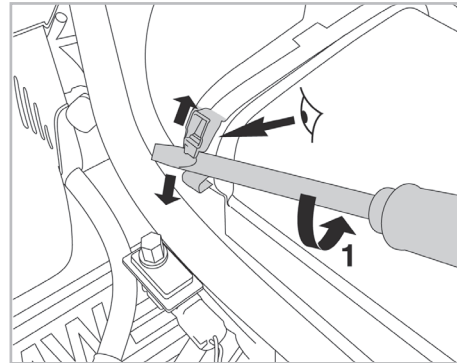

COMFORT

particle filter

FOR
BMW

SERIES 7 (E65) A/C+ (11/01 >)

698856

FH904

PA

WANT TO
KNOW MORE?