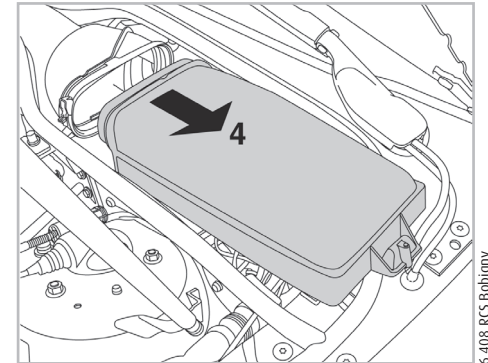

COMFORT

particle filter

FOR
BMW

SERIES 7 (E65) A/C+ (11/01 >)

698856

FH904

PA

WANT TO
KNOW MORE?